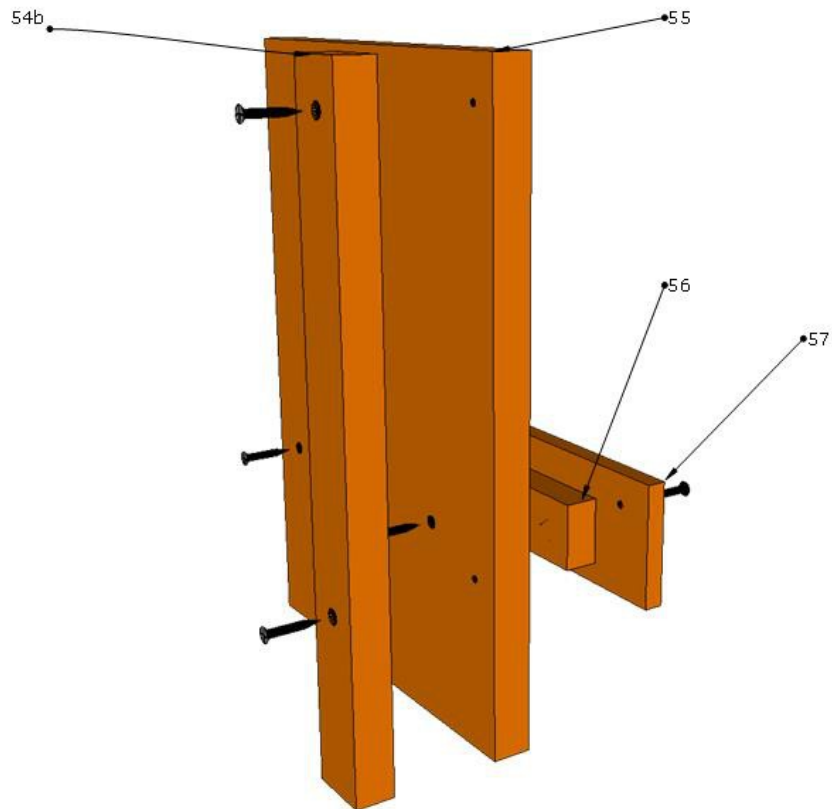

Tenon Jig 1/3 Scale

Tenon Jig

Name	Length	Width	Quantity	Material
54b	300 mm	30 mm	1	18mm Plywood
55	300 mm	200 mm	1	18mm Plywood
56	200 mm	30 mm	1	18mm Plywood
57	200 mm	60 mm	1	9mm Plywood

Tenon Jig Exploded/Iso