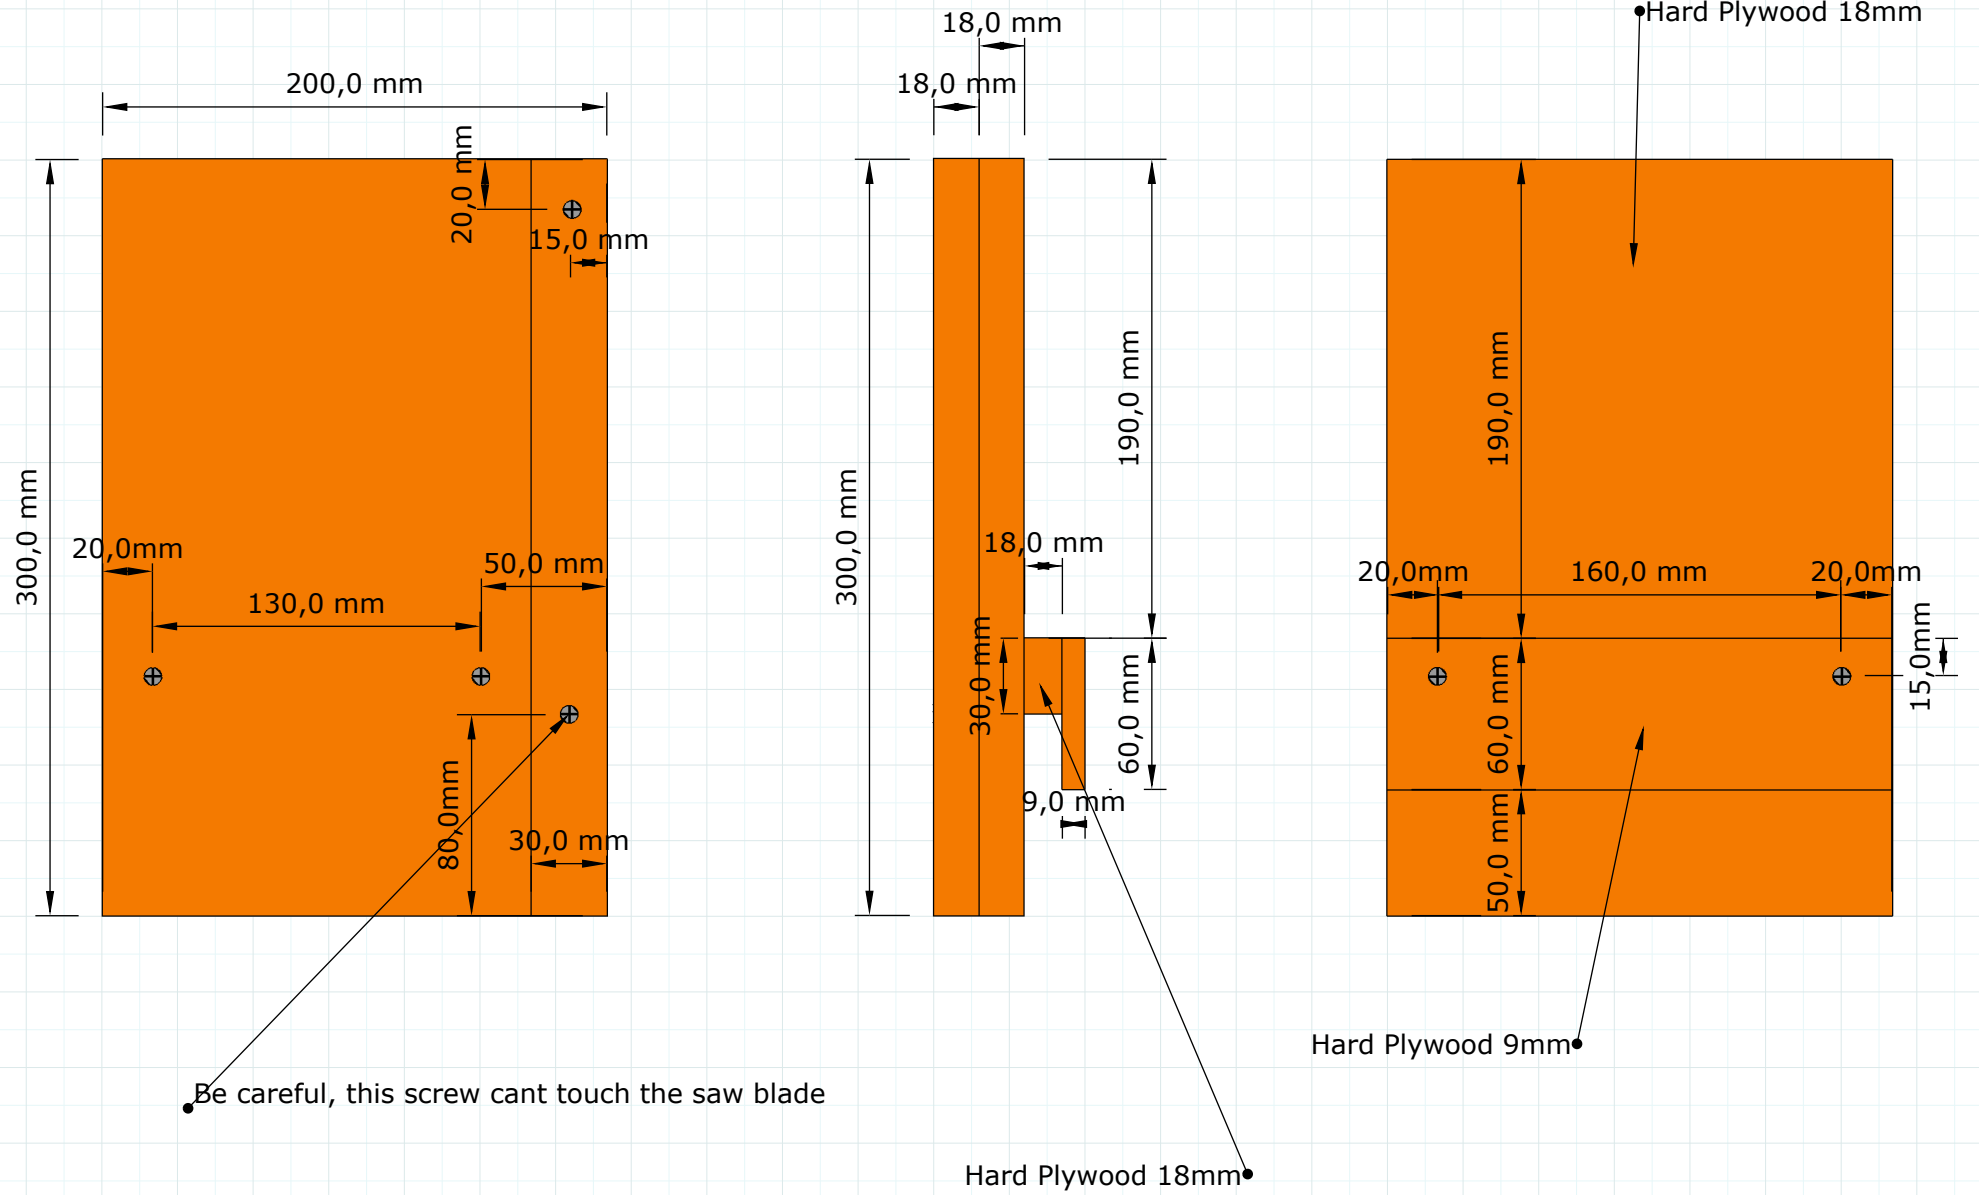

Tenon Jig 1/3 Scale

Tenon Jig

Name	Length	Width	Quantity	Material
54b	300 mm	30 mm	1	18mm Plywood
55	300 mm	200 mm	1	18mm Plywood
56	200 mm	30 mm	1	18mm Plywood
57	200 mm	60 mm	1	9mm Plywood

Tenon Jig Exploded/Iso